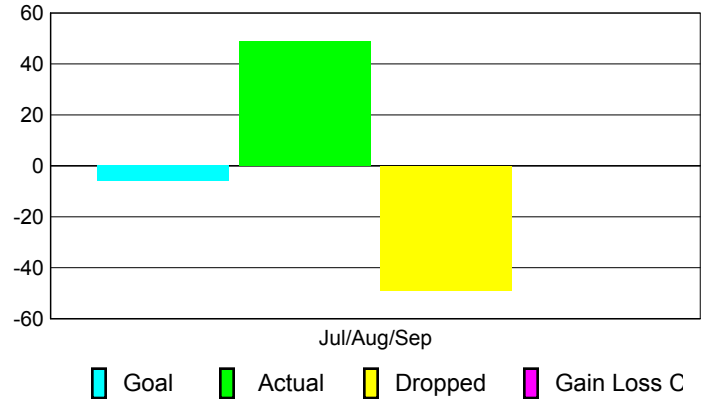

Membership Results 2010-2011

Goal, New, Dropped, Gain/Loss